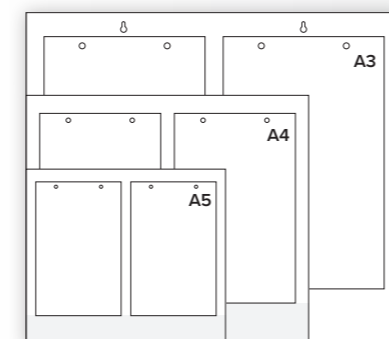

A5
Rugplaat • Support: 333 x 287 mm
Blad • Feuille: 134 x 210 mm

Blok A3 • Ref. 33 00 05

Blok A4 • Ref. 33 00 07

Blok A5 • Ref. 33 00 17

Plaat A3 • Ref. 33 00 06

Plaat A4 • Ref. 33 00 08

Plaat A5 • Ref. 33 00 20

Bloc A3 • Ref. 33 00 11

Bloc A4 • Ref. 33 00 13

Bloc A5 • Ref. 33 00 19

Support A3 • Ref. 33 00 12

Support A4 • Ref. 33 00 14

Support A5 • Ref. 33 00 21

Rugplaat - Support

Dagblok - Bloc