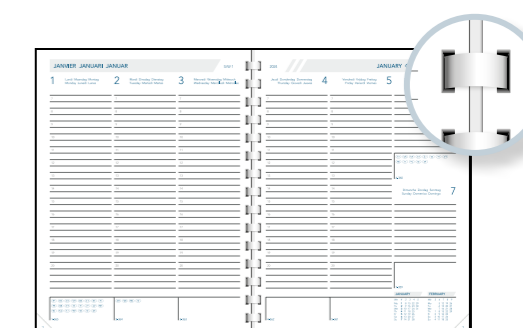

art.
2711P assortie 5 15

art.
2911P assortie 5 30