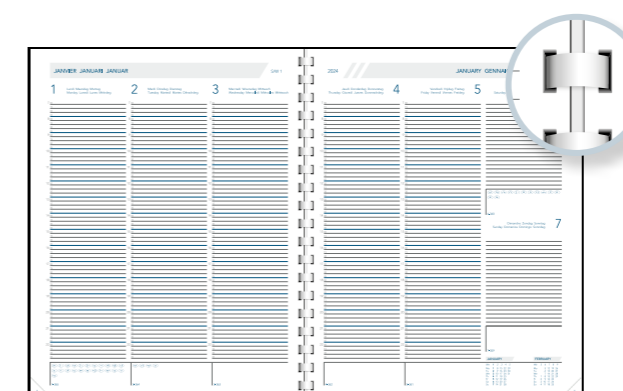

art.
2711P assortie 5 15

art.
2911P assortie 5 30